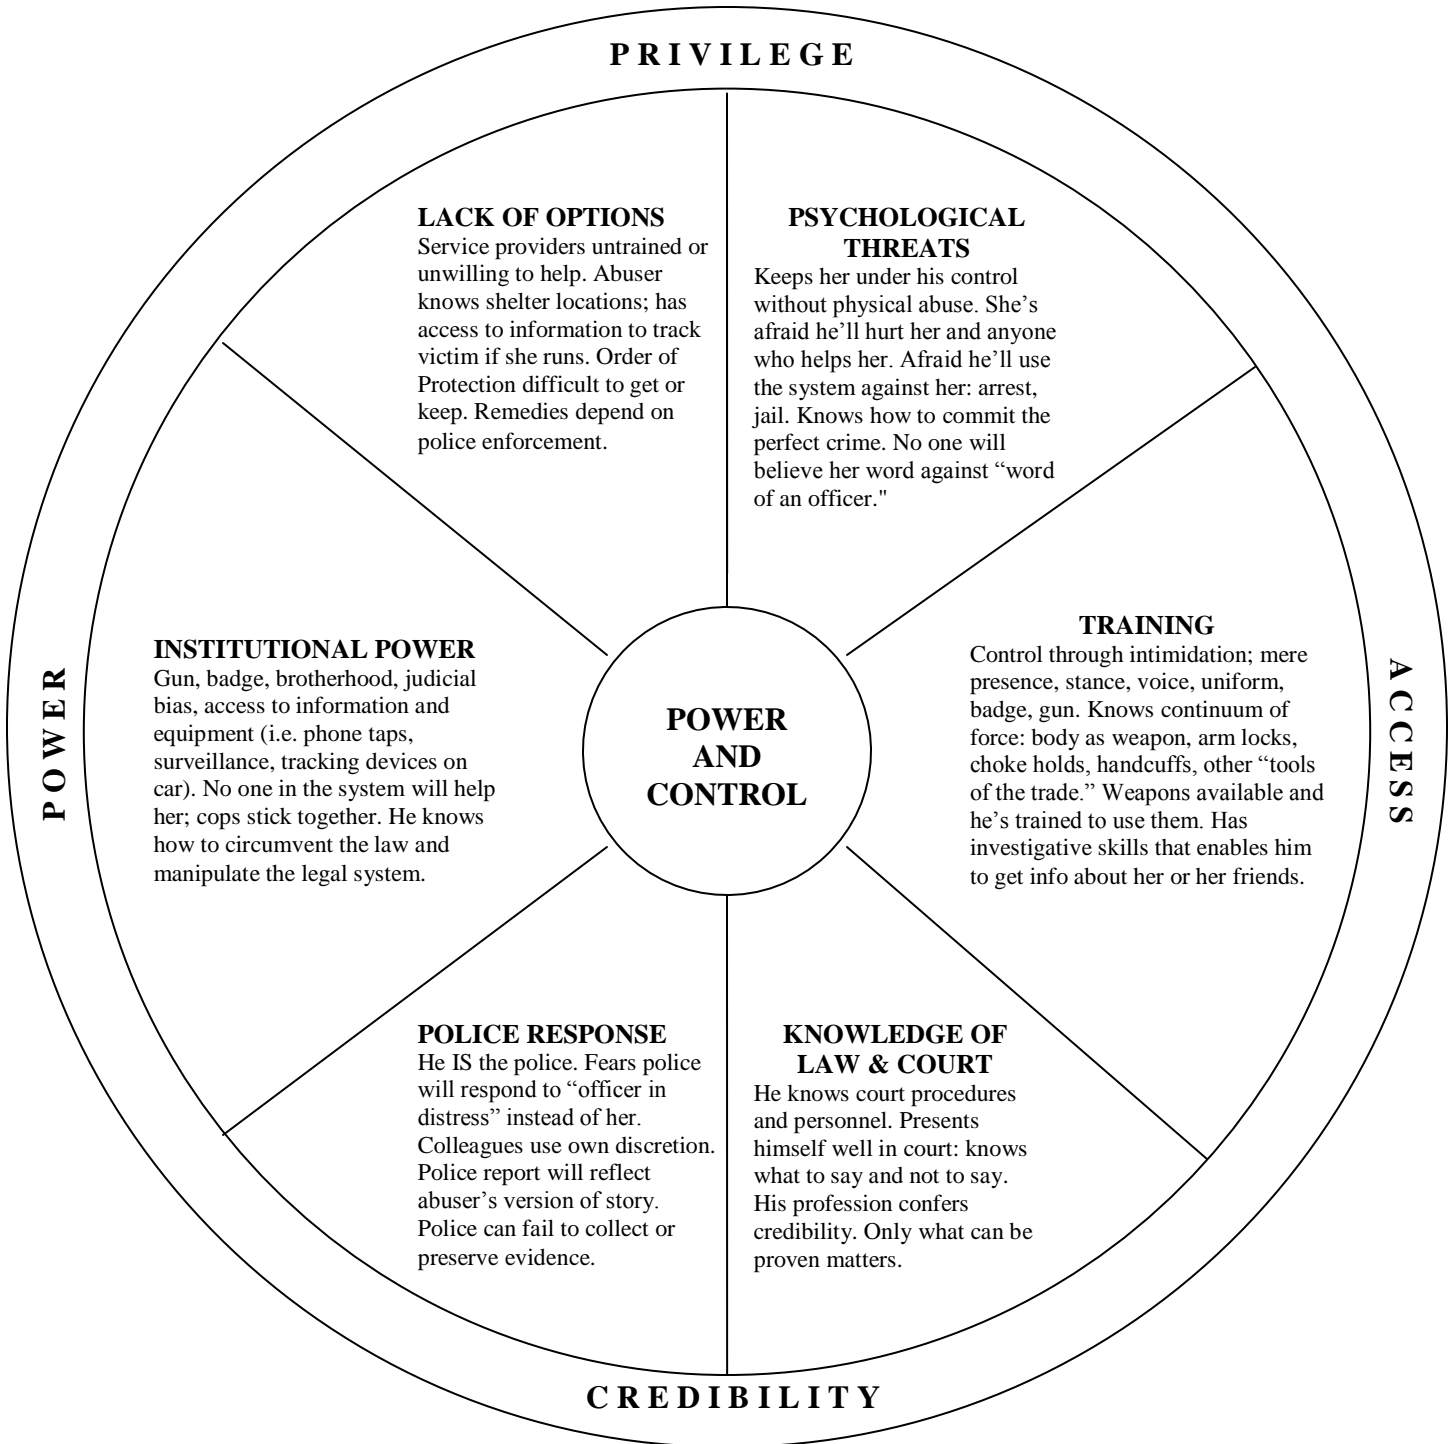

Police Power and Control Wheel

Tactics of Power and Control in Police-Perpetrated Domestic Violence

© 1998, 2007

Diane Wetendorf, Inc.

(847) 469-8497

dwetendorf@dwetendorf.com

Adapted from Domestic Abuse Intervention Project, Duluth MN